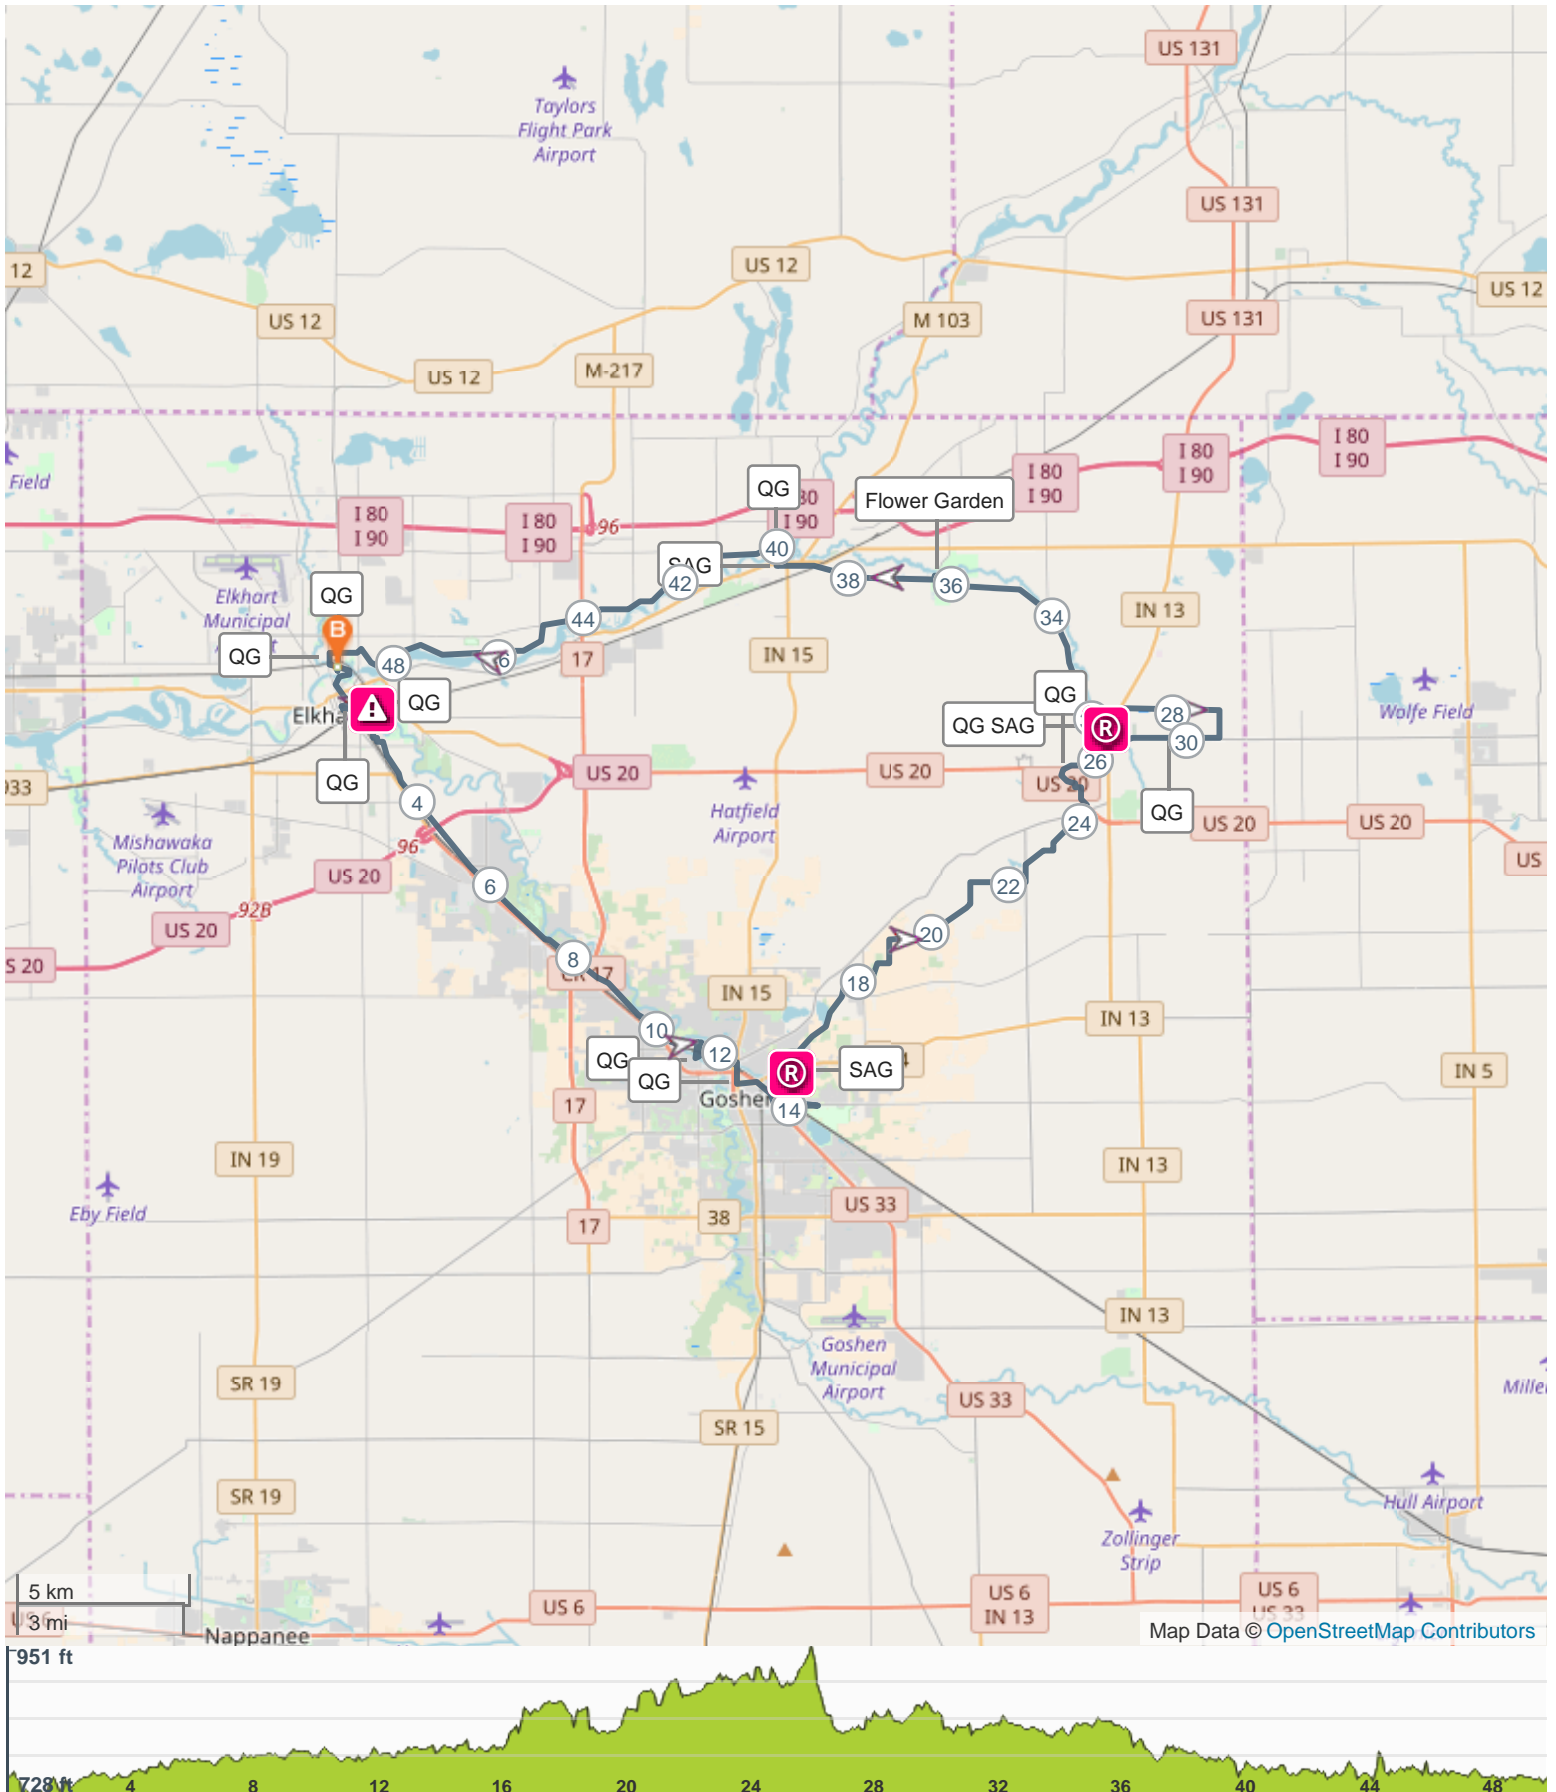

2019 QG 50 MILE

ROUTE INFORMATION

LENGTH 49.758 miles
ASCENT 1637 ft
DESCENT 1633 ft
HILLS **↑** 35.9% | **↓** 33.8% | **→** 30.4%
TERRAIN Mixed **⚡**
START **LAT: 41.693540, LNG: -85.973610**

NOTES

QUILT GARDEN 50 MI. RIDE VIEW 11 QUILT GARDENS

2019 QG 50 MILE

ROUTE DIRECTIONS

No	Miles	Turn	Directions
1	0.000		Start near 800-830 Grove St, Elkhart, IN 46514, USA
2	0.053	➔	Turn right onto E Crawford St
3	0.056		Turn right onto Cassopolis St.
4	0.149	⬅	Turn left onto Crawford St
5	0.165	➔	Turn right onto Montessori Dr.
6	0.267	⬅	Turn left thru High Dive Park parking area
7	0.315	➔	Turn right onto Island Park path
8	0.344	↗	Turn right onto Island Park path-cross Beardsley Ave.
9	0.647	➔	Turn right to cross bridge
10	0.700	⬅	Turn left onto Riverwalk Path and continue to Jackson Blvd
11	0.964		Cross Jackson Blvd and continue onto Waterfall Dr.
12	1.181		City Center Park Quilt Garden on right QG
13	1.207	↘	Turn right onto Franklin St
14	1.221	⬅	Turn left onto Main St
15	1.358	⬅	Turn left onto Marion St
16	1.449		Quilt Garden on left QG
17	1.452	⬅	Turn left onto East St.
18	1.605	➔	Turn right onto Waterfall Dr
19	1.981		Use Caution crossing at R.R. tracks at Blazer Blvd. Waterfall becomes Richmond St. 
20	2.213	↖	Turn left onto McDonald St.
21	2.594	➔	Turn right onto Princeton St.
22	2.645	⬅	Turn left onto Taylor St.
23	2.805	➔	Turn right onto Tipton St. Becomes Sterling Ave. at Indiana Ave.
24	4.048	↖	Turn left onto E Hively Ave
25	4.053	↗	Slight right onto MapleHeart Trail
26	8.291	➔	Cross Co Rd 45/Wilden Ave to stay on MapleHeart Trail
27	10.369		Cross Wilden Ave to stay on Mapleheart Trail
28	10.723	➔	Turn right onto Indiana Ave.
29	11.169		Cross Chicago Ave to Old Bag Factory and Quilt Garden