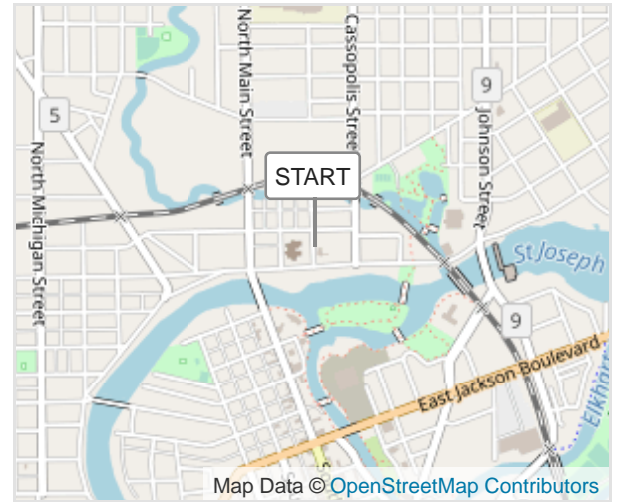

2019 QG 50 MILE

ROUTE INFORMATION

LENGTH 49.758 miles
ASCENT 1637 ft
DESCENT 1633 ft
HILLS **↑** 35.9% | **↓** 33.8% | **→** 30.4%
TERRAIN Mixed **⚡**
START **LAT: 41.693540, LNG: -85.973610**

NOTES

QUILT GARDEN 50 MI. RIDE VIEW 11 QUILT GARDENS

2019 QG 50 MILE

ROUTE DIRECTIONS

No	Miles	Turn	Directions
1	0.000		Start near 800-830 Grove St, Elkhart, IN 46514, USA
2	0.053	➔	Turn right onto E Crawford St
3	0.056		Turn right onto Cassopolis St.
4	0.149	⬅	Turn left onto Crawford St
5	0.165	➔	Turn right onto Montessori Dr.
6	0.267	⬅	Turn left thru High Dive Park parking area
7	0.315	➔	Turn right onto Island Park path
8	0.344	↗	Turn right onto Island Park path-cross Beardsley Ave.
9	0.647	➔	Turn right to cross bridge
10	0.700	⬅	Turn left onto Riverwalk Path and continue to Jackson Blvd
11	0.964		Cross Jackson Blvd and continue onto Waterfall Dr.
12	1.181		City Center Park Quilt Garden on right QG
13	1.207	↘	Turn right onto Franklin St
14	1.221	⬅	Turn left onto Main St
15	1.358	⬅	Turn left onto Marion St
16	1.449		Quilt Garden on left QG
17	1.452	⬅	Turn left onto East St.
18	1.605	➔	Turn right onto Waterfall Dr
19	1.981		Use Caution crossing at R.R. tracks at Blazer Blvd. Waterfall becomes Richmond St. 
20	2.213	↖	Turn left onto McDonald St.
21	2.594	➔	Turn right onto Princeton St.
22	2.645	⬅	Turn left onto Taylor St.
23	2.805	➔	Turn right onto Tipton St. Becomes Sterling Ave. at Indiana Ave.
24	4.048	↖	Turn left onto E Hively Ave
25	4.053	↗	Slight right onto MapleHeart Trail
26	8.291	➔	Cross Co Rd 45/Wilden Ave to stay on MapleHeart Trail
27	10.369		Cross Wilden Ave to stay on Mapleheart Trail
28	10.723	➔	Turn right onto Indiana Ave.
29	11.169		Cross Chicago Ave to Old Bag Factory and Quilt Garden