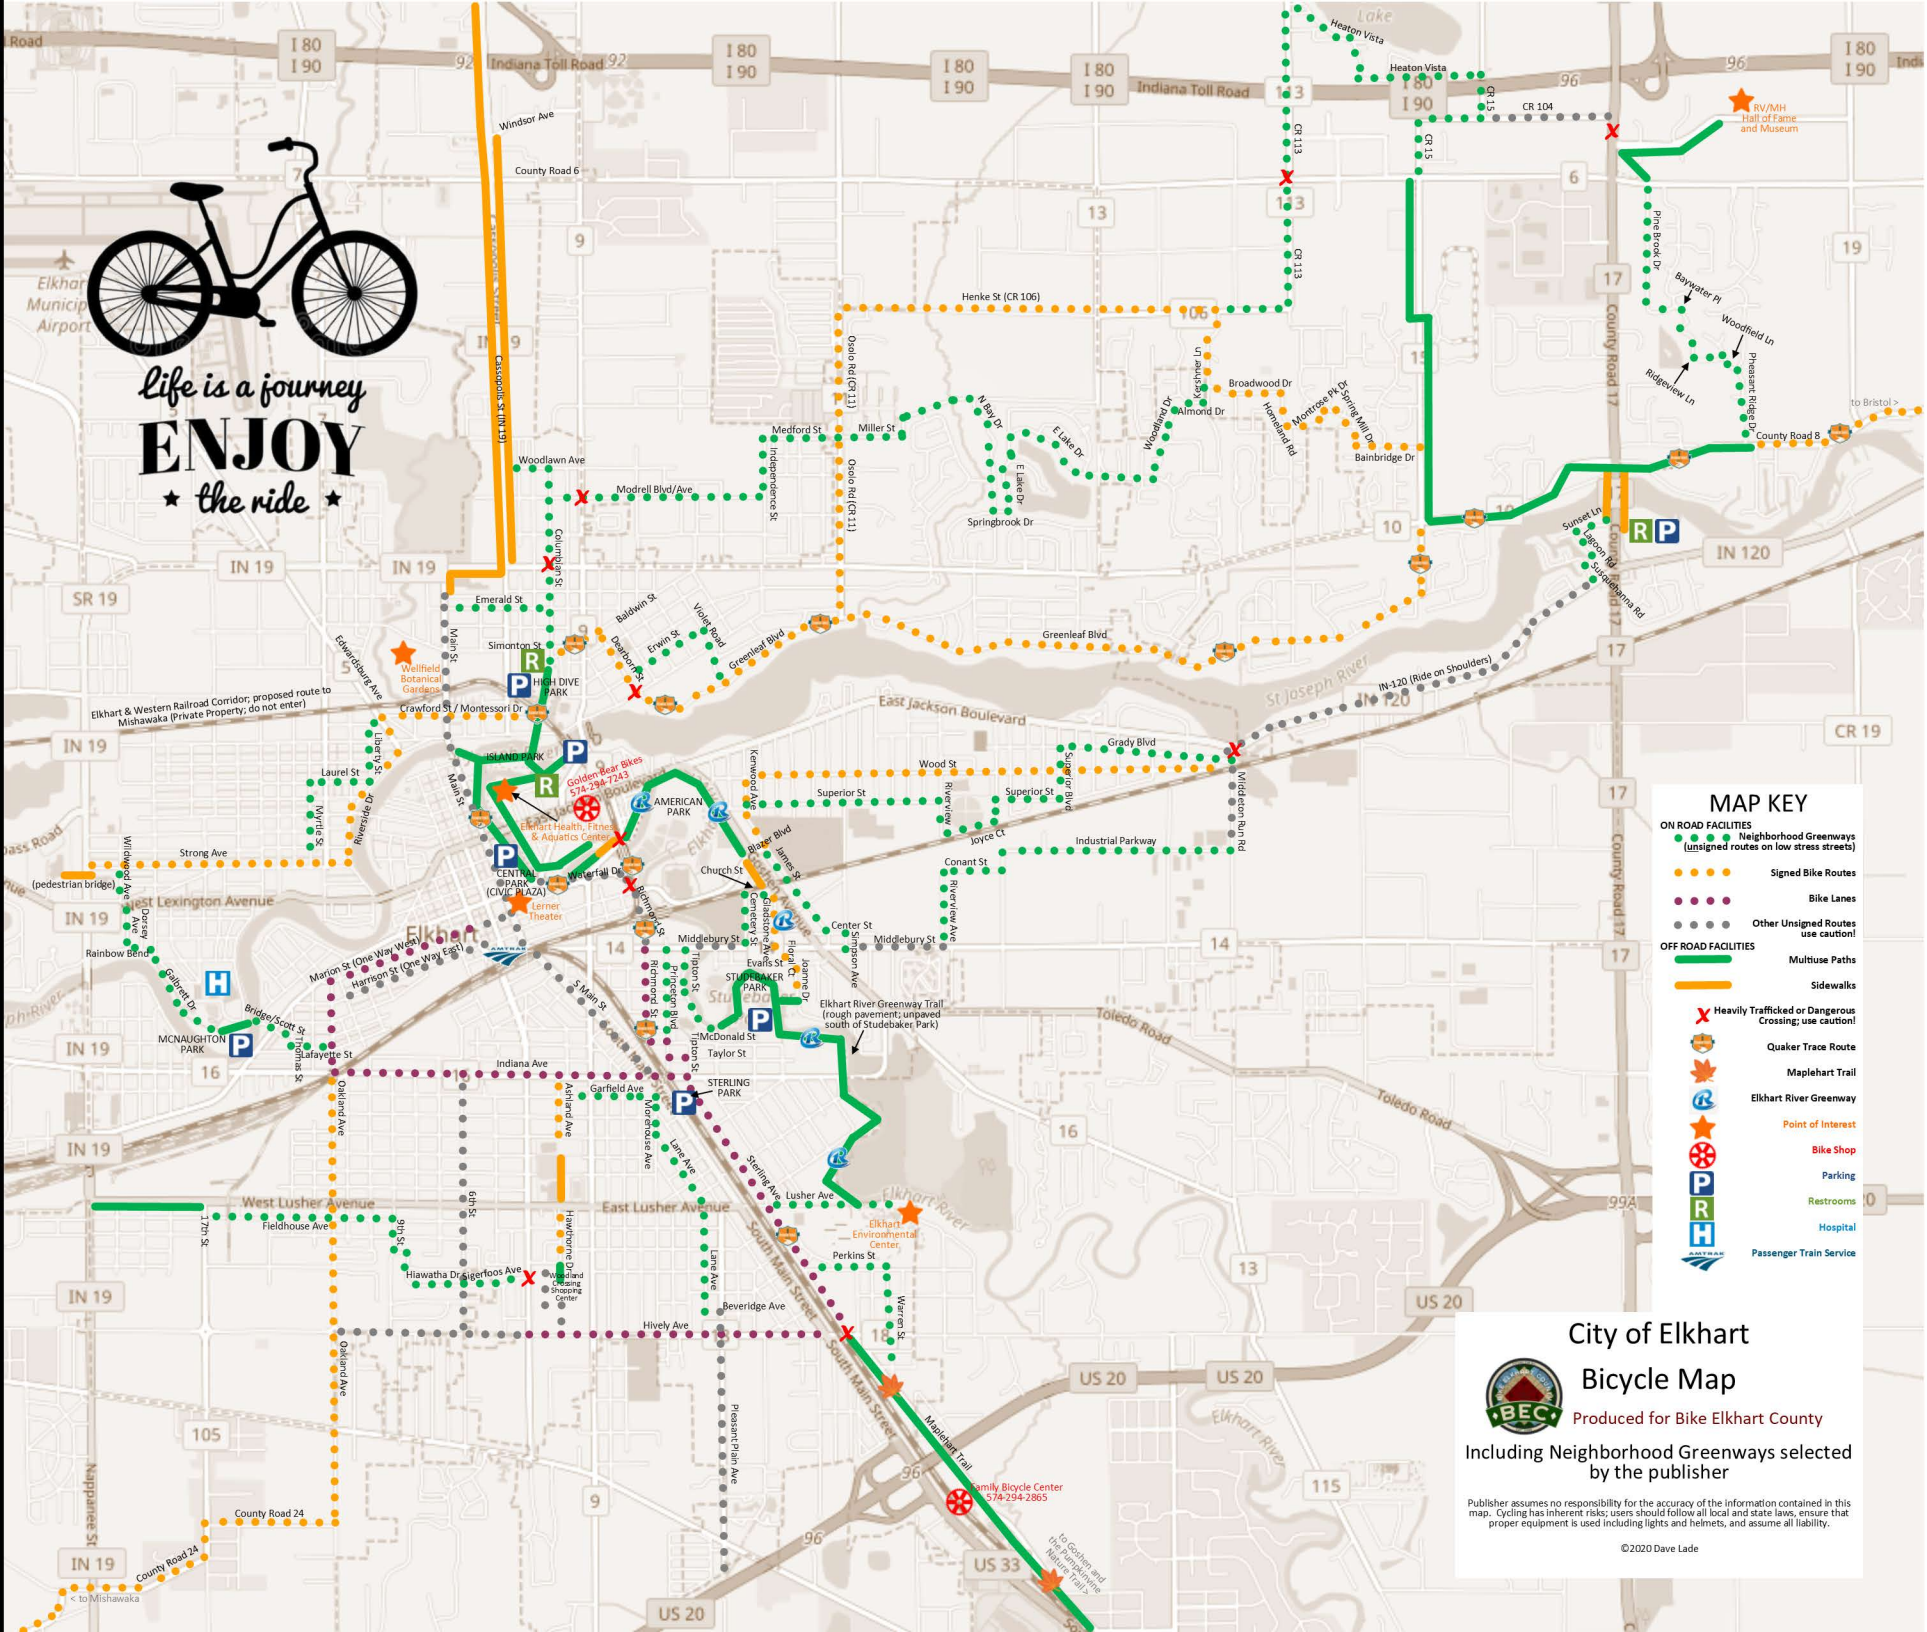

# ELKHART RIDE GUIDE

Life is a journey  
**ENJOY**  
 ★ the ride ★

### MAP KEY

**ON ROAD FACILITIES**

- Neighborhood Greenways (unsigned routes on low stress streets)
- Signed Bike Routes
- Bike Lanes
- Other Unsigned Routes use caution!

**OFF ROAD FACILITIES**

- Multuse Paths
- Sidewalks
- Heavily Trafficked or Dangerous Crossing; use caution!
- Quaker Trace Route
- Maplehart Trail
- Elkhart River Greenway
- Point of Interest
- Bike Shop
- Parking
- Restrooms
- Hospital
- Passenger Train Service

City of Elkhart  
**Bicycle Map**  
 Produced for Bike Elkhart County  
 Including Neighborhood Greenways selected by the publisher

Publisher assumes no responsibility for the accuracy of the information contained in this map. Cycling has inherent risks; users should follow all local and state laws, ensure that proper equipment is used including lights and helmets, and assume all liability.